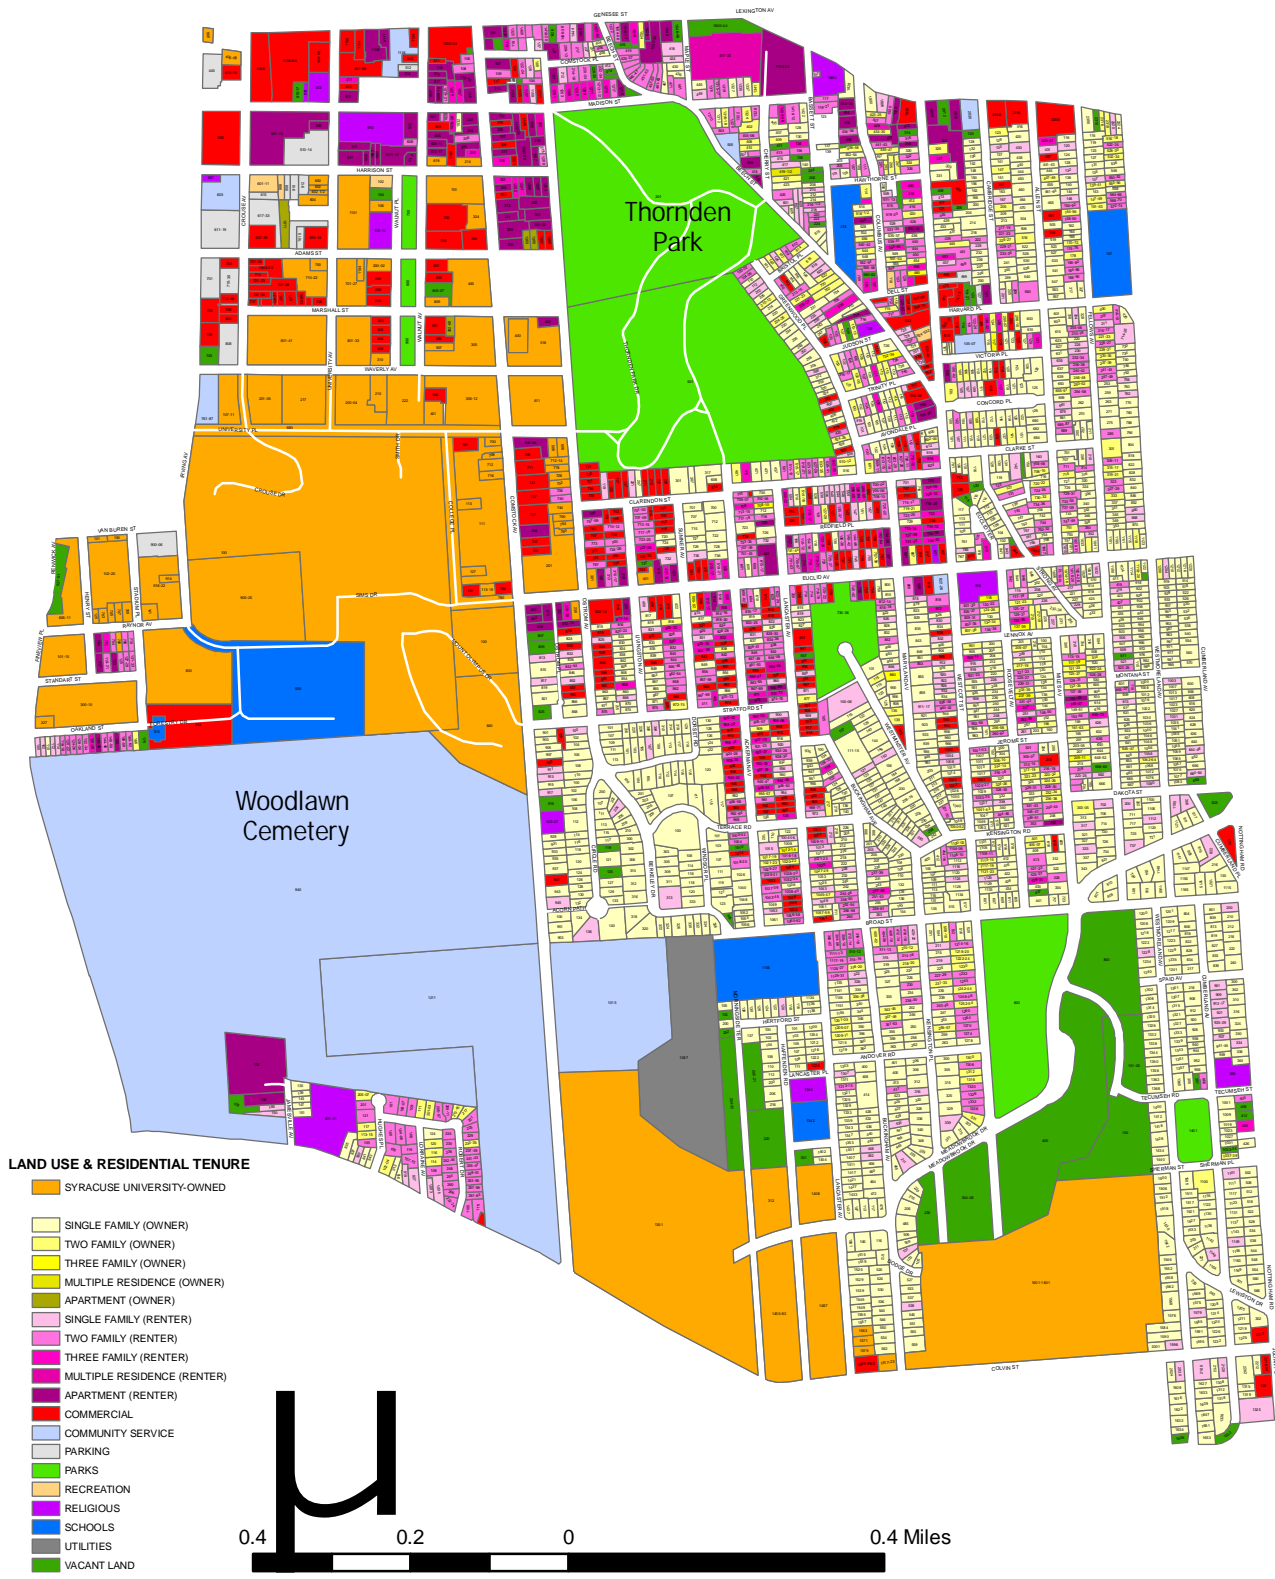

University East Neighborhood Residential Occupancy Syracuse, NY - June 2008

Source: City of Syracuse Assessment Role - June 2008
Prepared by Home HeadQuarters, Inc.