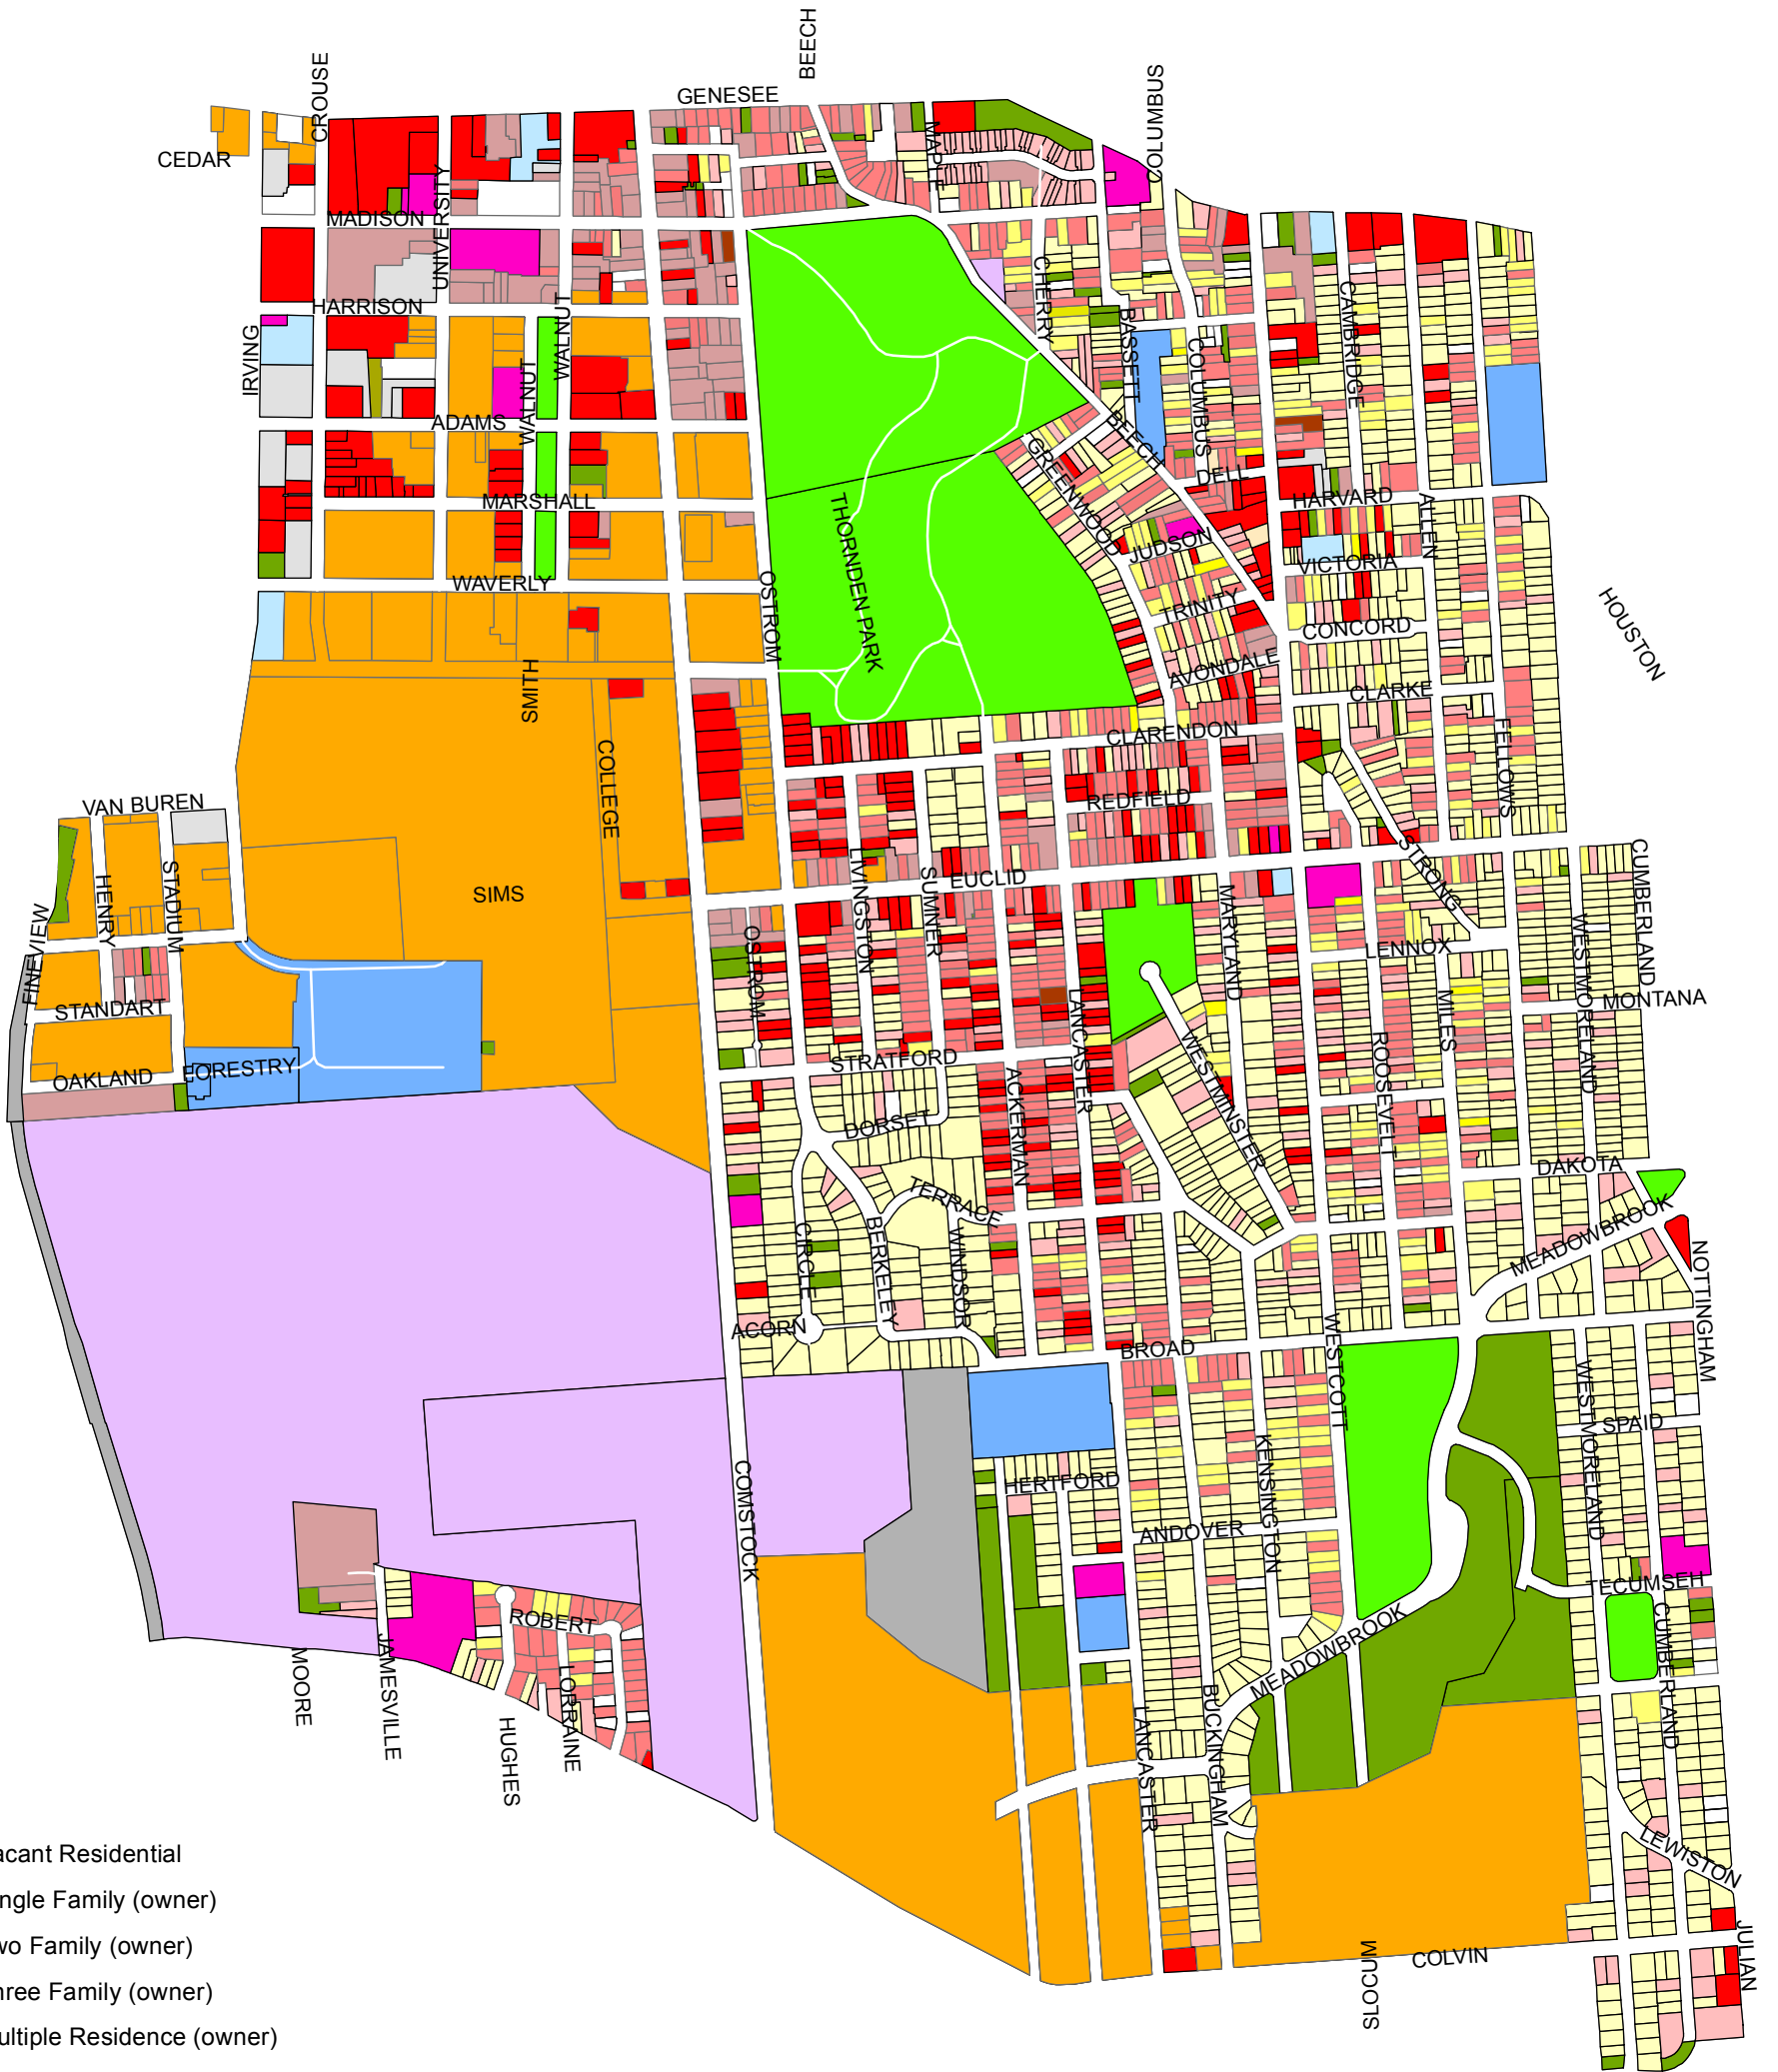

University East Neighborhood Residential Occupancy Map

- Vacant Residential
- Single Family (owner)
- Two Family (owner)
- Three Family (owner)
- Multiple Residence (owner)
- Apartment (owner)
- Single Family (renter)
- Two Family (renter)
- Three Family (renter)
- Multiple Residence (renter)
- Apartment (renter)
- Commercial, NA
- Community Services, NA
- Parking, NA
- Parks, NA
- Recreation, NA
- Religious, NA
- Schools, NA
- Utilities, NA
- Cemetery, NA
- Vacant Land, VLand
- Syracuse University-Owned Property

Source: City of Syracuse Assessment Files - April, 2013;
Prepared by Home HeadQuarters, Inc. - June, 2013